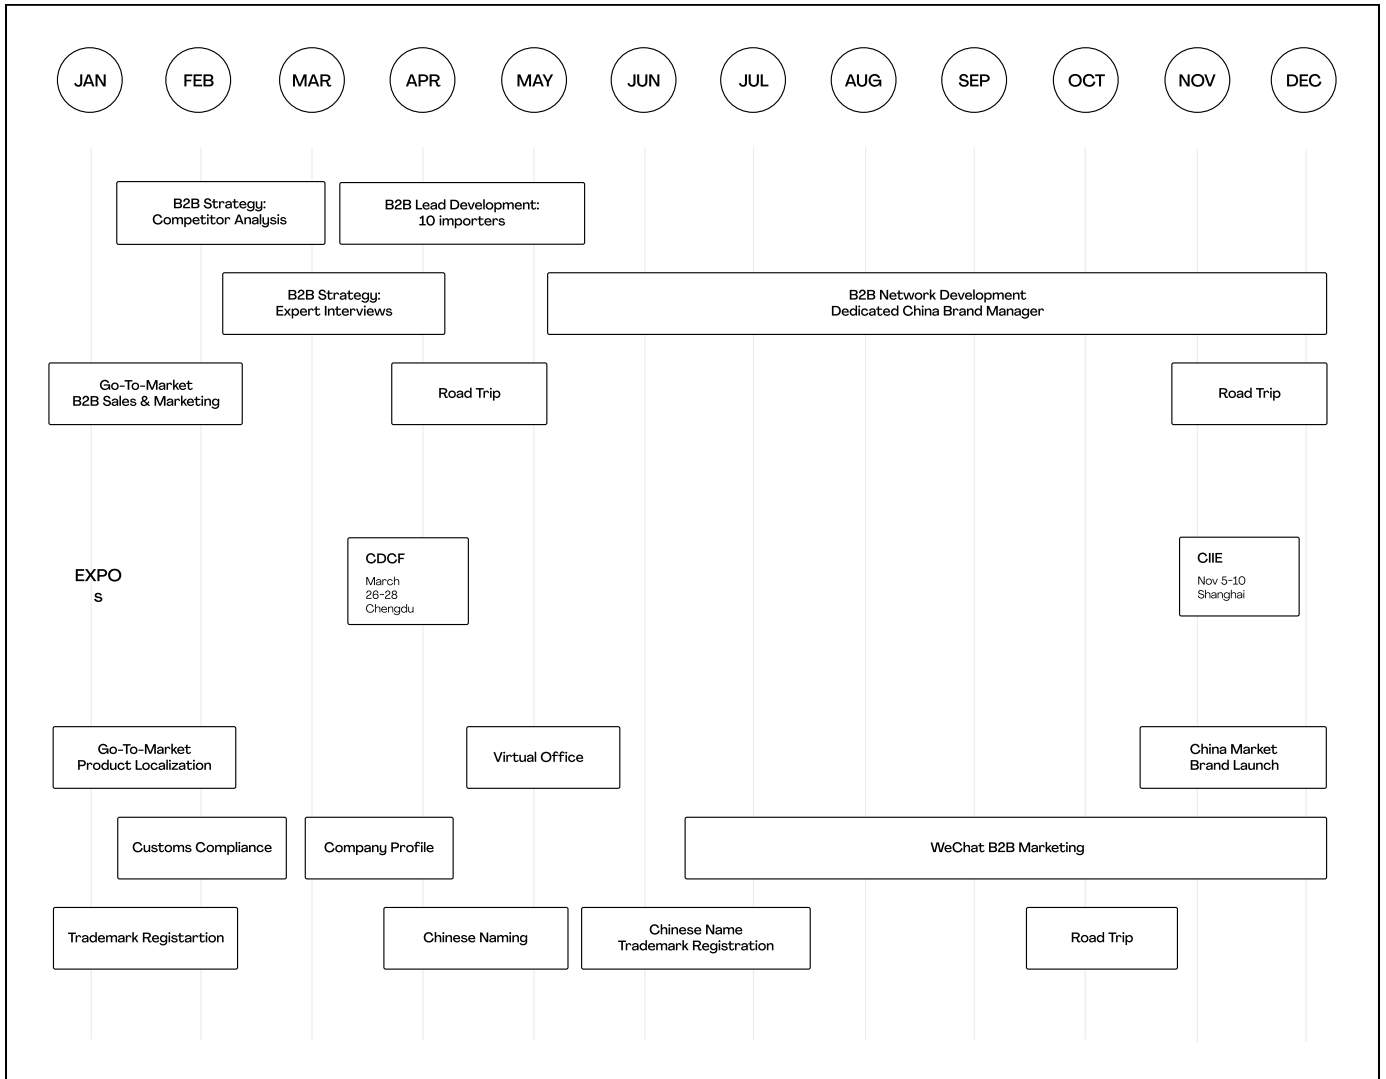

Roadmap Example

See a real example of how collaboration with LITAO works!

Some services might not be necessary for certain brands, the service structure can be revised as per client's needs.

Address

Bund Center, Office 3255, Shanghai
上海市黄浦区延安东 路222号3255室